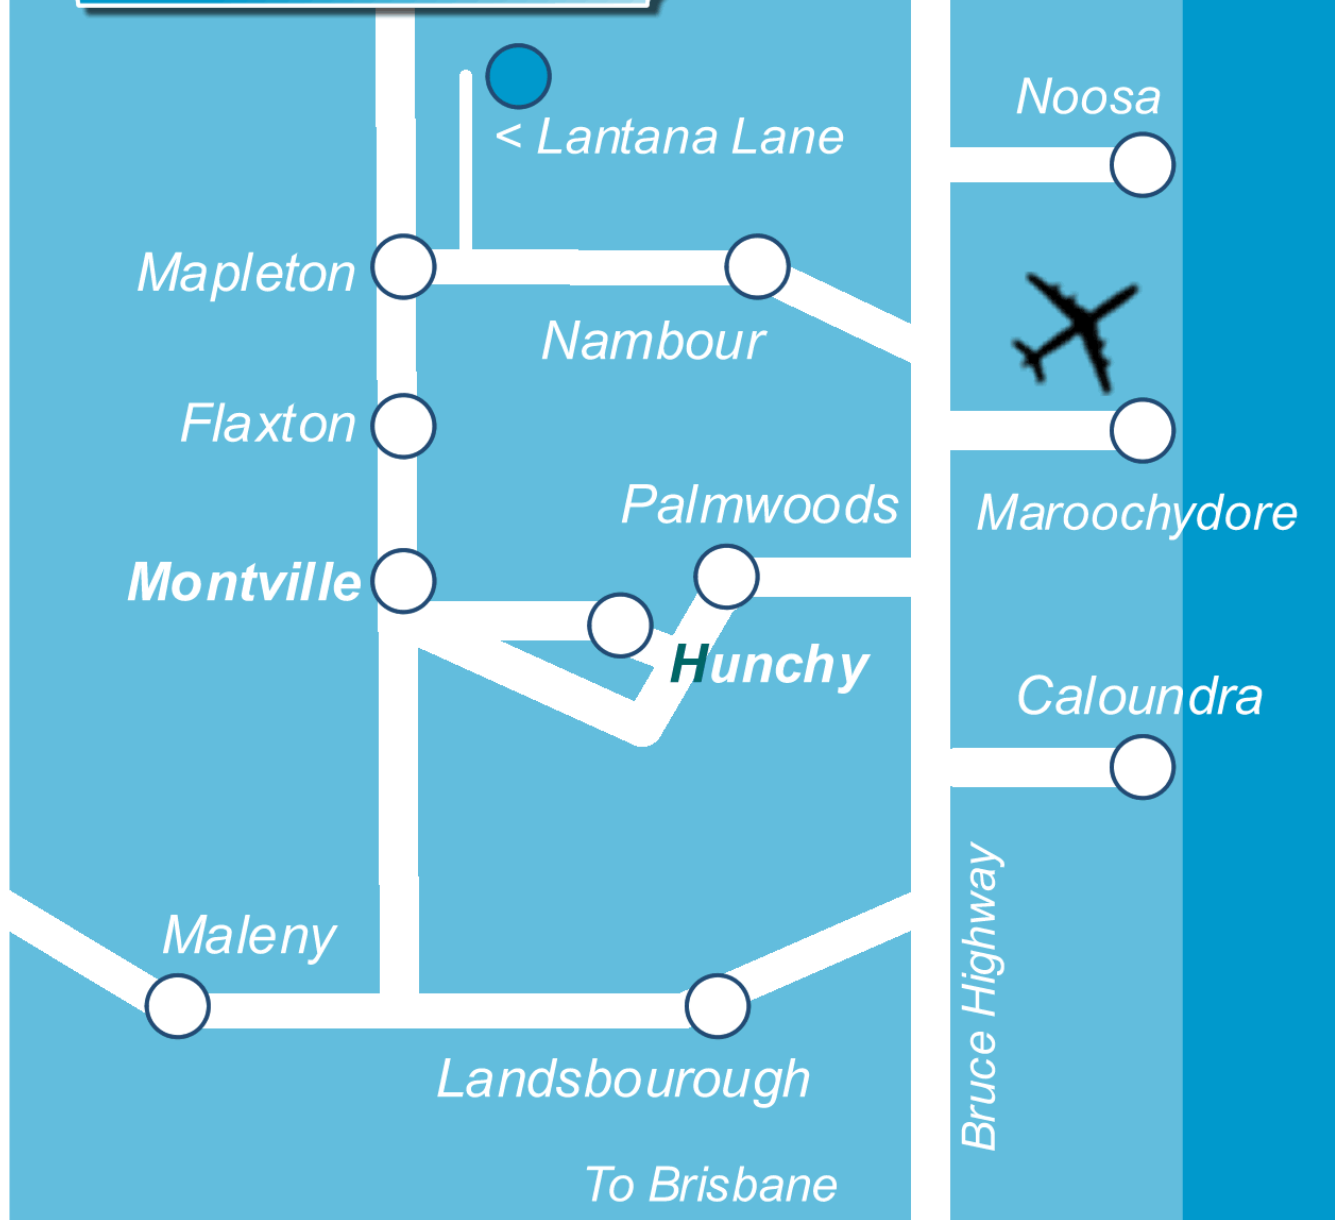

# CLOUD NINE MAPLETON

## Cloud Nine, Mapleton,

Just over an hours drive north of Brisbane and 25 minutes from the Sunshine Coast beaches.

From the north take the Nambour exit and follow the signs to Mapleton.  
You will find Lantana Lane at the top of the range to your right.  
Number 38 is the last home on your right.

From the south take the Landsborough exit and follow the road up the range.  
Follow the signs to Maleny, Montville and Mapleton.  
Turn right to Nambour after the Mapleton hotel, and head down the range.  
You will find Lantana Lane at the very top of the range to your left.  
Number 38 is the last home on your right.